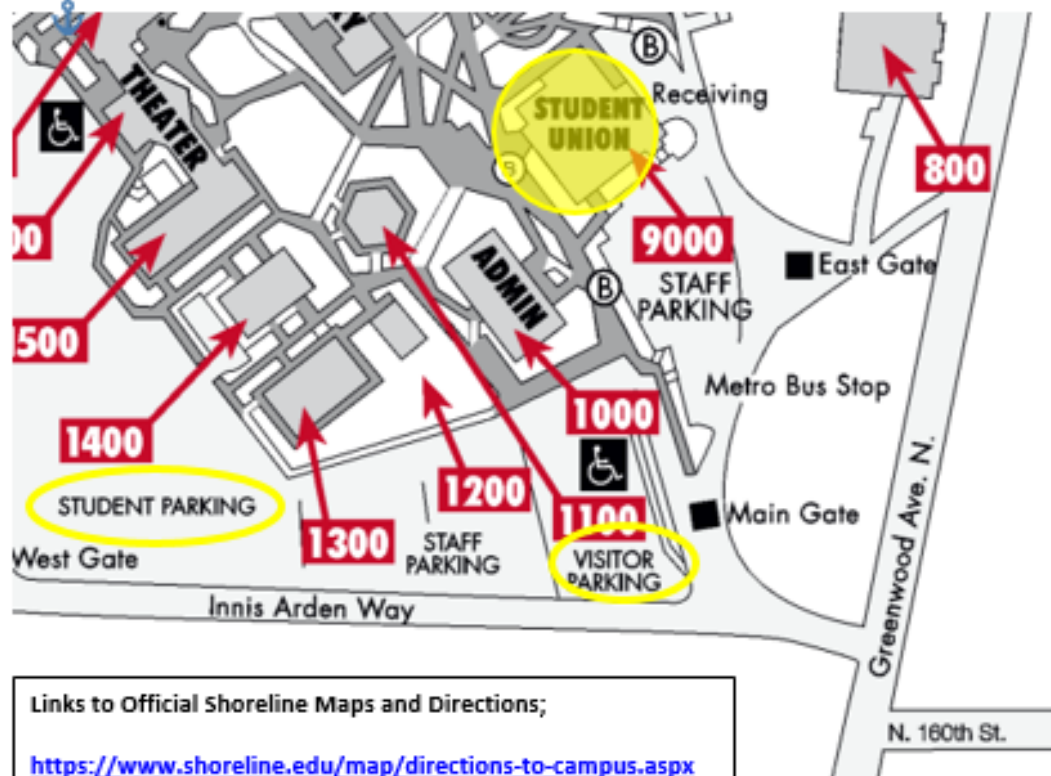

Shoreline Community College
16101 Greenwood Ave. N.
Shoreline, WA

Parking is free on weekend in Student and Visitor Parking areas. Please do not park in Staff Parking.

Links to Official Shoreline Maps and Directions;

<https://www.shoreline.edu/map/directions-to-campus.aspx>

<https://www.shoreline.edu/map/campus-map.aspx>